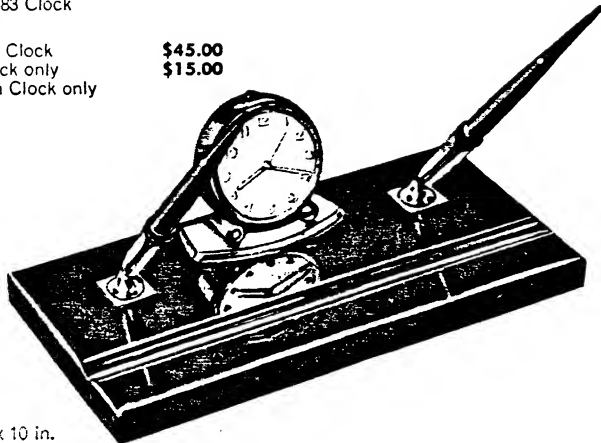

Size—5 in. x 10 in.

1-60G

Green Brazilian Onyx
With Two 92SD White Dot Pens

$60.00

With Other Combinations:
92SD and RL4D Stratowriter
and Metal Sockets **$58.00**
92SD and LD6 Pencil **$55.50**
Two 55SD Sheaffer Pens **$51.00**
55SD Pen and LD6 Pencil **$51.00**